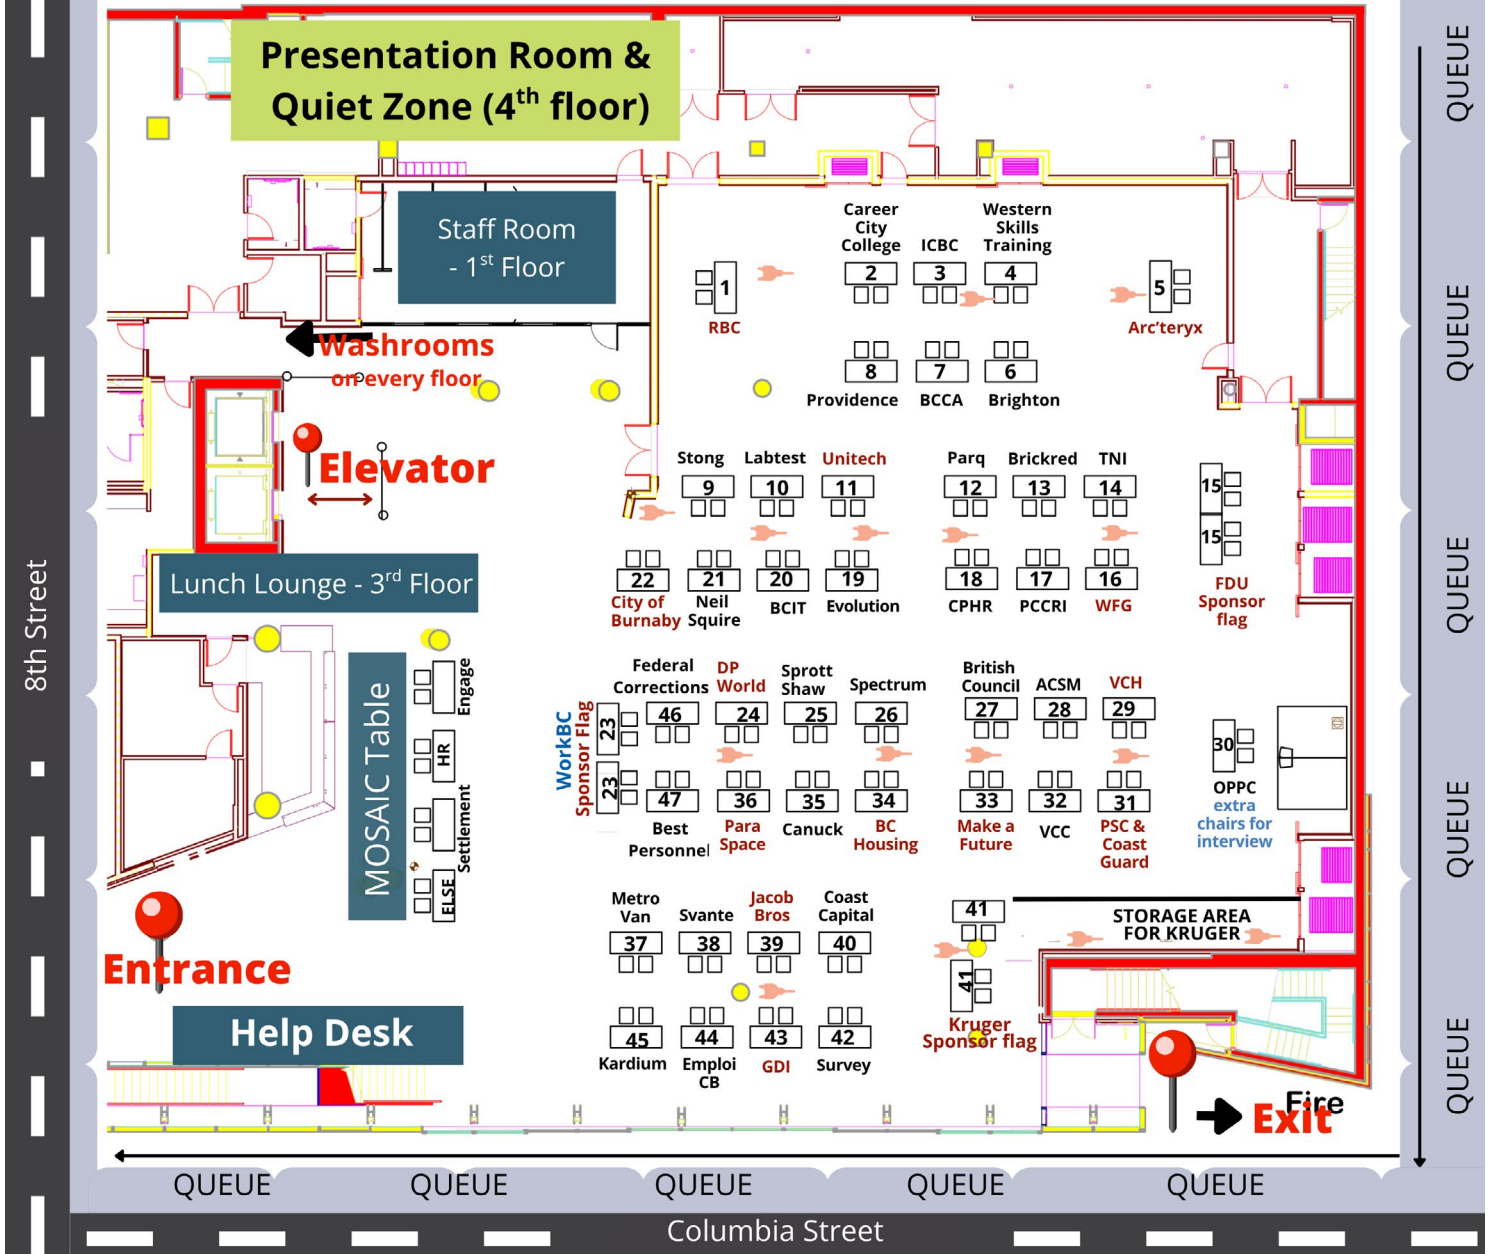

Legend

Exhibitor Names in **RED** = Power cord needed

? Looking for help?

Our **Help Desk** is located **near the Entrance**. Our MOSAIC Staff member will be happy to assist you.

🔊 Looking for a quiet space to unwind or focus?

The **Quiet Zone** is located on the **4th floor**, with elevator access.